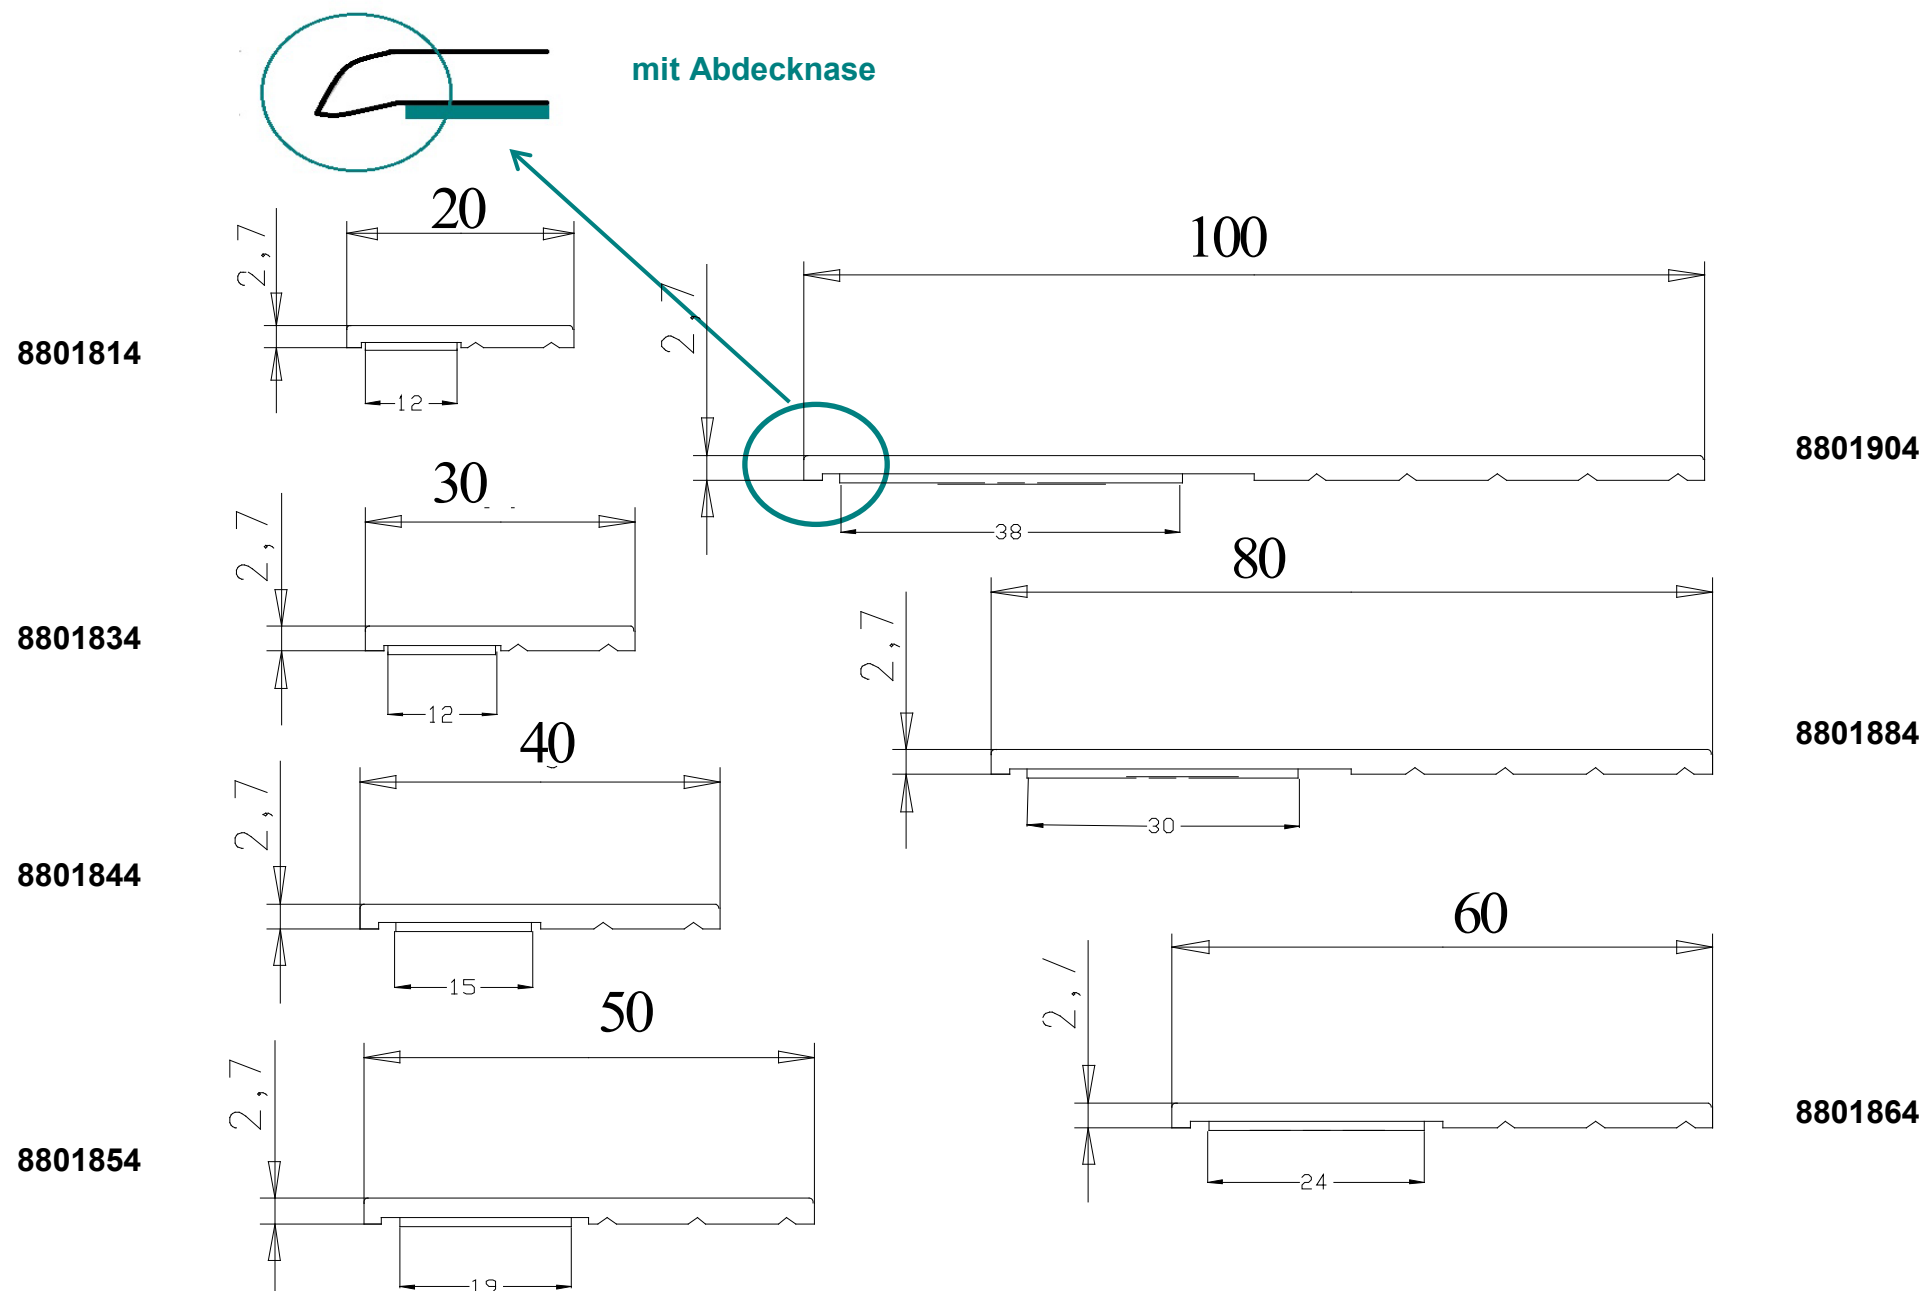

Flachleisten - für Außen und Innen

Flat strips - Indoor and outdoor

Shop: [Hier anklicken](#)

Flachleisten universal 2,7 mm

Flat strips, universal, 2.7 mm

Art. - Nr.	Flachleisten	Packung /lfm	Ausführung	Lieferung	€/100 lfm
Cat. - No.	Flat strips	Package/mtr.	Execution	Delivery	€/100 lfm
8801814	20 x 2,7 mm	60	○ SKS	🚚	115,25
8801834	30 x 2,7 mm Dekor angeben	60	○ SKS	🚚	117,85
		30	🟩 D SKS	☎	457,15
8801844	40 x 2,7 mm Dekor angeben	60	○ SKS	🚚	157,64
		30	🟩 D SKS	☎	517,64
8801854	50 x 2,7 mm Dekor angeben	60	○ SKS	🚚	212,71
		30	🟩 D SKS	☎	556,36
8801864	60 x 2,7 mm	60	○ SKS	🚚	235,80
8801884	80 x 2,7 mm	60	○ SKS	🚚	304,68
8801904	100 x 2,7 mm	60	○ SKS	🚚	357,66

- einseitig Schaumklebeband (SKS 1,0 mm) /one-sided adhesive tape, foamed (SKS 1,0 mm)
- Dekoroberflächen - Lieferung auf Anfrage - Keine generelle Bevorratung.
- Bitte immer vollständige Renolit-Folien-Nr. bei der Anfrage angeben!
- Lieferlänge Dekoroberflächen / Deco Delivered length
- Lieferlänge weiß / Delivered length white
- Deco finish delivery on request, not generally stocked
- Please always specify complete Renolit foil no. with inquiry!

5m / 6m
6m

Flachleisten
Flat strips