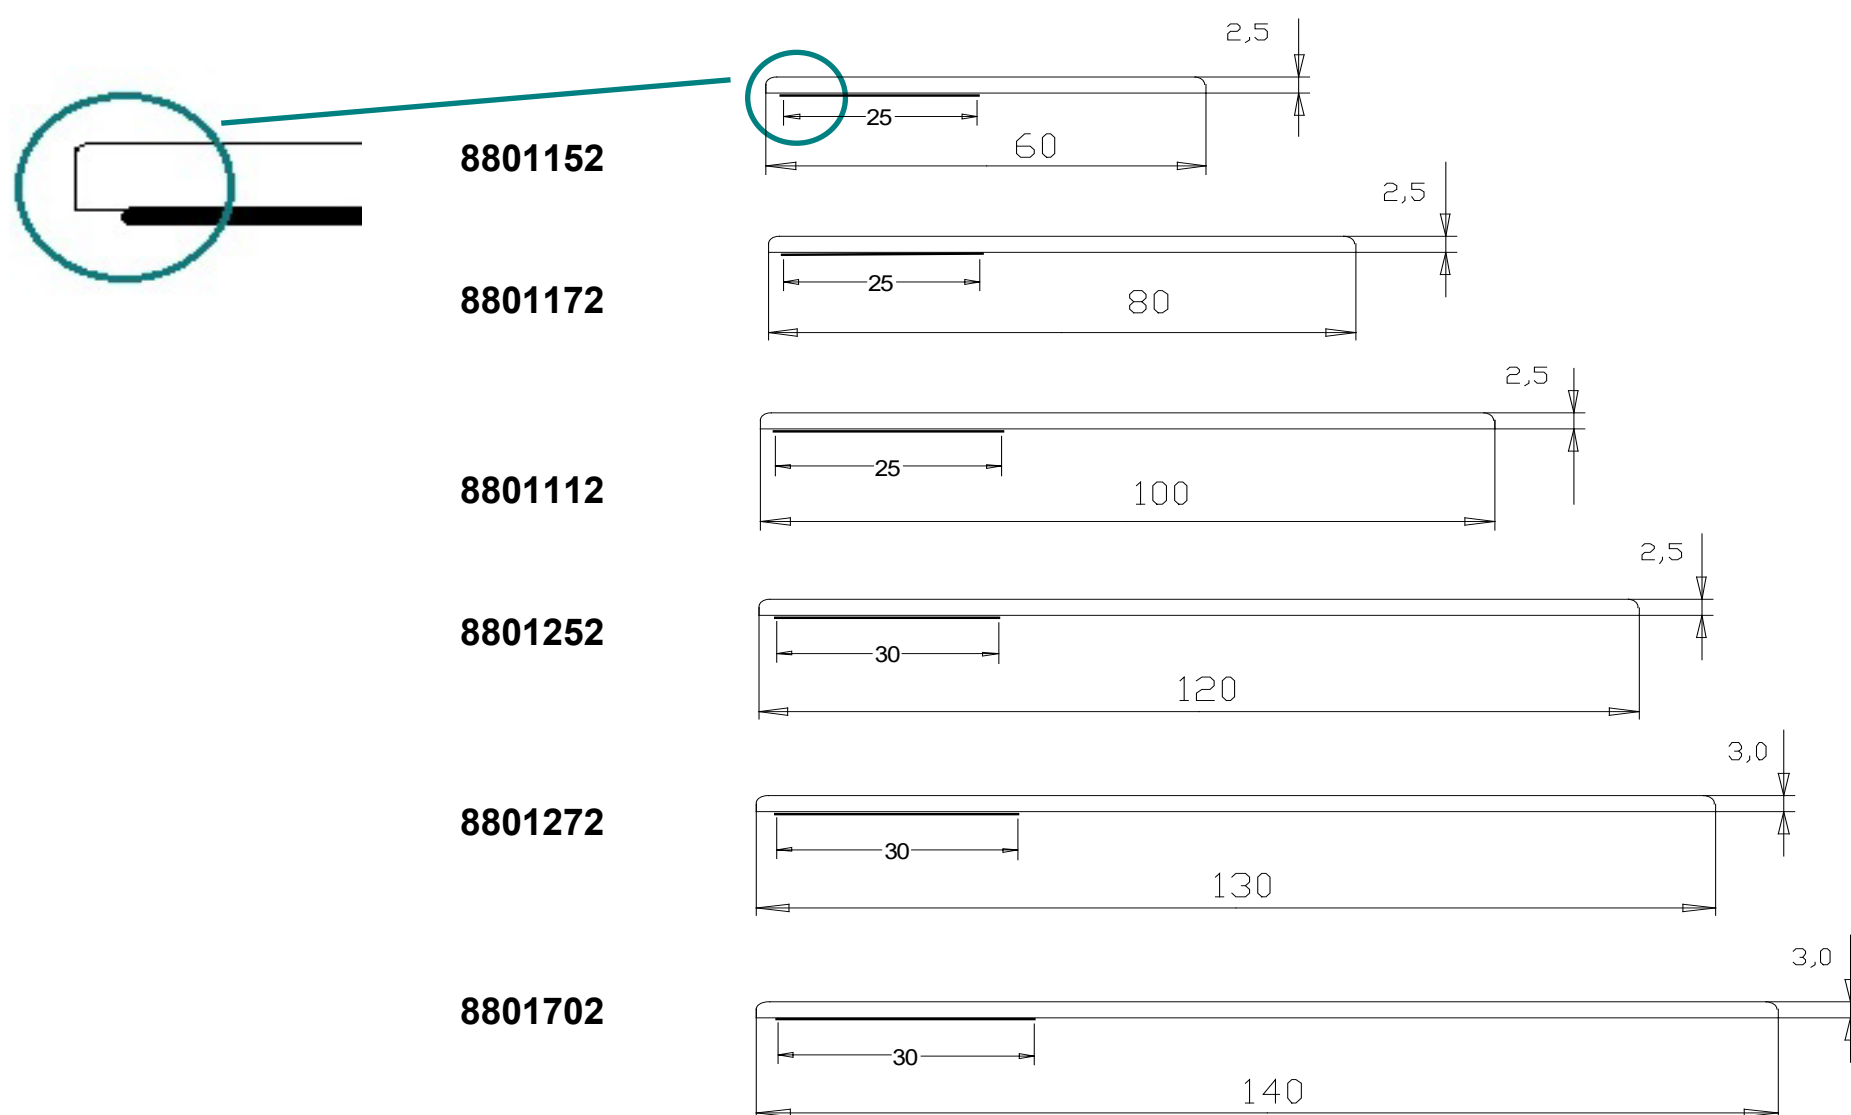

Flachleisten - Nur Innenbereich

Flat strips - Indoor Use Only

Shop: [Hier anklicken](#)

Flachleisten Standard 2,5 mm

Flat strips, standard, 2,5 mm

Art. - Nr.	Flachleisten	Packung /lfm	Ausführung	Lieferung	€/100 lfm
Cat. - No.	Flat strips	Package/mtr.	Execution	Delivery	€/100 lfm
8801151	60 x 2,5 mm	60	○	🚚	152,36
8801152	60 x 2,5 mm	60	○ SKF	🚚 🚚	209,57
8801151	Dekor angeben	60	○ D	🚚 📞	546,16
8801171	80 x 2,5 mm	60	○	🚚 🚚	233,66
8801172	80 x 2,5 mm	60	○ SKF	🚚 🚚	280,58
8801111	100 x 2,5 mm	60	○	🚚 🚚	278,84
8801112	100 x 2,5 mm	60	○ SKF	🚚 🚚	325,74
8801111	Dekor angeben	60	○ D	🚚 📞	651,95
8801251	120 x 2,5 mm	30	○	🚚 🚚	378,74
8801252	120 x 2,5 mm	30	○ SKF	🚚 🚚	430,83
8801271	130 x 3 mm	30	○	🚚 🚚	519,55
8801272	130 x 3 mm	30	2x19mm ○ SKF	🚚 🚚	586,43
8801701	140 x 3 mm	30	○	🚚 🚚	569,51
8801702	140 x 3 mm	30	2x19mm ○ SKF	🚚 🚚	611,75
8801711	150 x 3 mm	30	○	🚚 🚚	613,25
8801712	150 x 3 mm	30	2x19mm ○ SKF	🚚 🚚	673,21
8801721	160 x 3 mm	30	○	🚚 🚚	680,44
8801722	160 x 3 mm	30	2x19mm ○ SKF	🚚 🚚	729,33
8801731	200 x 3 mm	30	○	🚚 🚚	900,50
8801732	200 x 3 mm	30	2x19mm ○ SKF	🚚 🚚	1.010,40